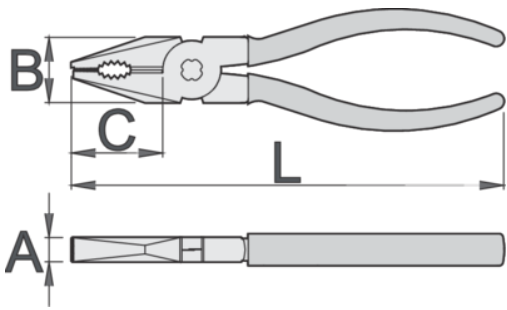

## Caracteristicile produsului

- The pliers enable assembly and disassembly of the connecting link clip on the motorcycle's chain.
- material:compozitie speciala pentru calire revenire
- tratat complet
- partile taietoare tratate prin inductie
- cap polizat
- finisare:cromat in conformitate cu standardul ISO 1456:2009
- manere de plastic

## Avantaje:

- Specially designed groove enables easy positioning and prevents the pliers from slipping off the chain's pin.
- The jaw is shortened for easier assembly or disassembly of the clip.

628803