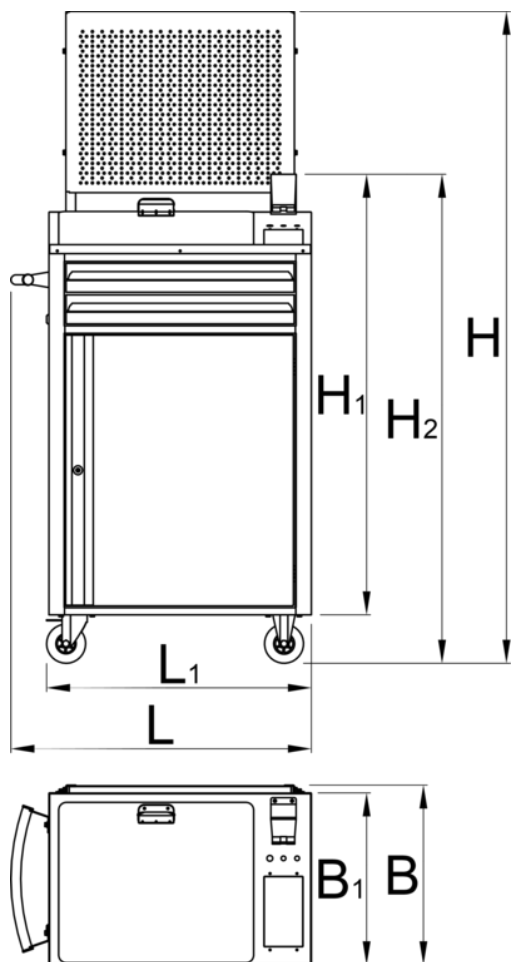

Mobile control trolley with tool rack wall and door

994WD

Caracteristicile produsului

This mobile, adjustable, safe and stable trolley with a perforated wall and door ensures that you won't have to take any unnecessary transport routes during your work. It provides a tidy workplace, excellent accessibility to resources, basic tools and documentation. The perforated wall

allows the installation of additional storage elements and improves the visibility of the workplace. The mobile control trolley features a portable work surface, and item security is ensured by a locking system and doors. It is useful in workshops, production and everywhere in lean manufacturing (LMS).

- tabla cu gauri perforate
- working surface with mobile durable plate with buckle, size landscape A3
- raised edge for preventing plate slippage
- mobile phone stand
- holes for pen storage
- deepened storage surface for accessories
- 2 drawers L 563 x W 365 x H 70mm
- drawers can be modified with partitions set 940ES3A or 940ES3
- 2 storage surfaces in the lower part of the trolley
- ergonomic handle
- basic dimensions with handle and casters L 770 x W 460 x H 1669 mm
- sistem de inchidere
- 4 roti, una cu frana
- sertare pe rulmenti
- protectie a sertarelor sintetica si a sculelor contra deteriorarii
- vopsite cu vopsele ecologice fara cadmiu si plumb
- basic dimensions with handle and casters L 770 x W 460 x H 1252mm
- capacitate sertare 45 kg
- sertare compatibile cu tăvi de unelte SOS 1/3, 2/3, 3/3
- perforated back for hanging tools with standard Unior perforation
- door with a lock and folding key