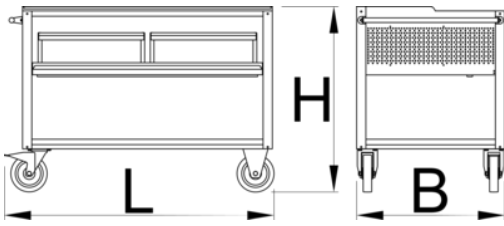

## Caracteristicile produsului

- Save yourself the unnecessary carrying of heavy loads or inserts. The service trolley with 300 kg of load capacity allows the transport of two inserts on trays and other equipment at the same time, which will optimize your work process.
- tabla cu gauri perforate
- for transporting two trays containing SOS inserts which we place in a drawer, and two storage surfaces for transporting various parts, with the total carrying capacity of 300kg
- casters of 200mm in diameter with roller bearings
- handle for easier handling around an area

- upper working surface with raised edges of 25mm in height, which is meant to contain tools and working items
- the drawer can hold two metal trays with foam inserts and can be pulled out, enabling easy access to the tools
- capacity of drawer: 30 kg
- vopseite cu vopsele ecologice fara cadmiu si plumb