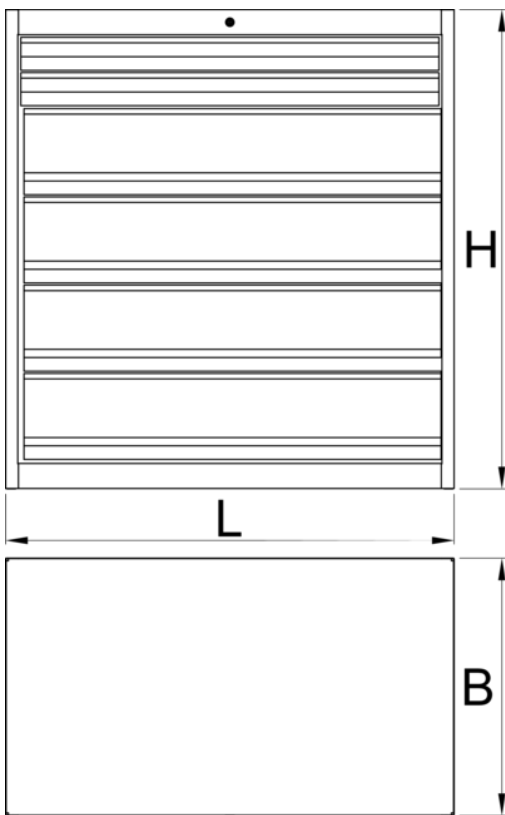

Heavy duty drawer cabinet

991HD

0

Caracteristicile produsului

- heavy duty and durable cabinet construction
- cabinet dimensions: L1221 × W700 × H1304 mm
- 6 drawers: 2 in size L1106 × W596 × H72 mm with capacity 90 kg and 4 in size L1106 × W596 × H198 mm with capacity 180 kg
- total drawer volume: 522 liters
- 100% extension drawers with high quality ball bearing slides
- sistem de inchidere

- block safety system prevents simultaneous opening of more than one drawer. When one drawer is opened, all other drawers are locked and cannot be opened, which prevents drawer from tipping over.
- customization – divide drawers with the use of partitions and dividers according to your needs
- made of premium PLUS sheet metal
- painted with eco colors of Qualicoat quality standard