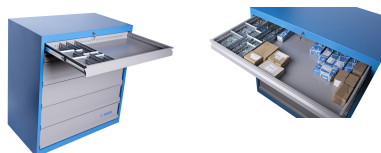

# Set of partitions for 991HD small drawer, 3 pieces

991.1HDS

0

628266

L

596

B

28.2