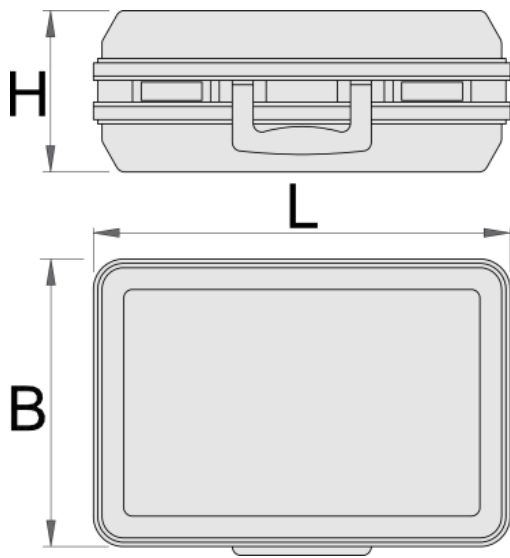

Trusa de scule

969S

0

Caracteristicile produsului

- blatul confectionat din ABS
- rama robusta din aluminiu cu protectie pentru margini ascutite
- 2 incuietori cu clame
- cifru
- sertar variabil de podea
- dimensiuni interior: 455x345x160 mm
- volum: 26 l
- greutate cand e plina: 25 kg

Interior:

- despartitor pentru documente (format A4)
- Tool case includes 2 removable tool board (double-sided with 22 tool pockets and one-sided with 15 tool pockets)
- Variable bottom tray with 2 dividers, 4 adaptor pieces and 2 middle caps for shorting dividers
- Instruction manual to customize bottom tray with dividers are included.