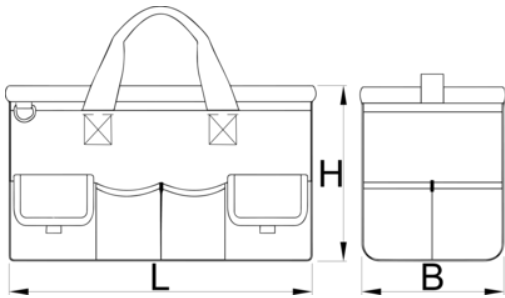

## Trusa de scule

1112

0

### Caracteristicile produsului

- material :tesatura de poliester
- zip closing
- dimensions: L510 x W280 x H310 mm
- volume 28l
- 2 solid handles with stuffed grip, removable and adjustable shoulder strap with sliding rubber buffer
- outer bottom protection with 6 rubber legs
- 6 internal pockets for tools storing

- large zip opening for easy access
- 10 outer tool pockets for better organizing of tools
- 2 outer tool pockets with Velcro fastening

Barcode	L	B	H	Icon
628162	510	280	310	1604