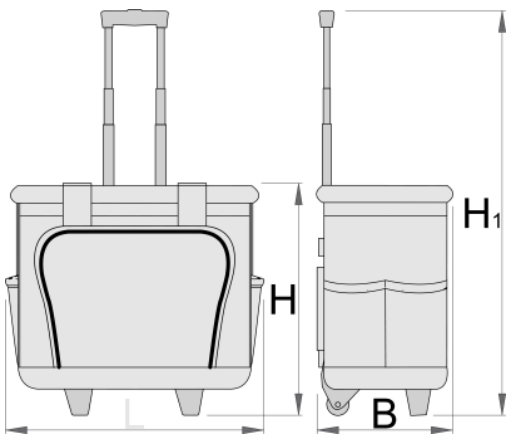

# Trusa de scule cu roti

1113

0

## Caracteristicile produsului

- material :tesatura de poliester
- zip closing
- dimensions: L460 x W270 x H400 mm
- volume 25l
- mobile tool bag with user-friendly telescopic handle

- 2 solid handles with stuffed grip
- bag shells made of dentproof ABS material
- large zip opening for easy access
- removable double tool board with 40 tool pockets with velcro fastening
- 4 internal pockets and elastic loop for tools storing
- 8 outer tool pockets for better organizing of tools, 3 of them protect with zip closing
- delivered without tools

Barcode	L	B	H	H1	Weight
628163	460	270	400	1050	4525