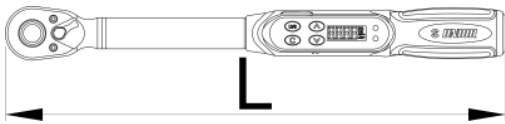

# Electronic torque wrench

266B

0

## Caracteristicile produsului

- Torque wrench specially designed for work on bikes. Both versions in a size to best fit the intended use, precise and easy to use. Smaller version features a  $\frac{1}{4}$ " square drive and will allow you to work on even the most hidden bolts with low torque values. Bigger version features  $\frac{1}{2}$ " square drive and will accept all our bottom bracket sockets, suspension top cap sockets and cassette lock rings without any adaptors.
- antislip handle
- target torque warning: buzzer + 2 LED lights
- mod de functionare:cu declansare la valoarea prestabilita
- Tipuri de unitati de masura: N-m, in-lb, ft-lb, kg-cm
- gear teth: 60
- battery: 1×AAA (not included), compatible with rechargeable battery
- Garantie :10000 cicluri
- auto power off after 5 min

Barcode	Head Size	Range	Length (L)	Weight
---------	-----------	-------	------------	--------

627784	1/4"	1 - 20	207	249
--------	------	--------	-----	-----

627785	1/2"	4,3 - 85	290	535
--------	------	----------	-----	-----