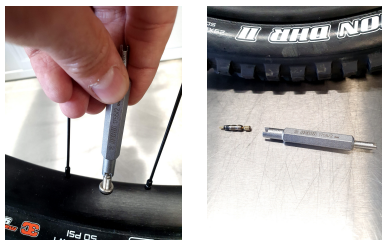

Valve core remover

1755/2

0

Caracteristicile produsului

- Valve core remover can install and remove Schrader and Presta valve cores. Precisely made from tool steel and hexagonal shape, which enables good grip.