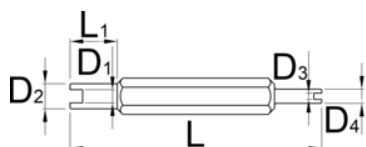

Valve core remover

1755/2

0

Caracteristicile produsului

- Valve core remover can install and remove Schrader and Presta valve cores. Precisely made from tool steel and hexagonal shape, which enables good grip.