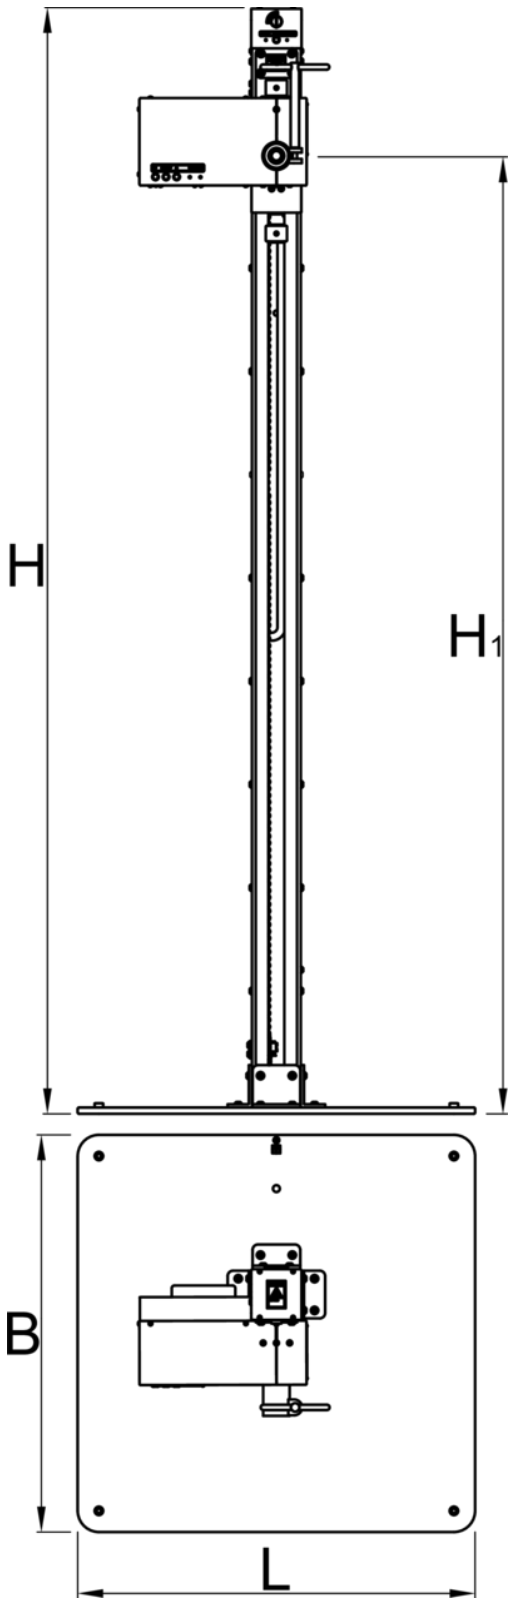

Electric repair stand

1693EL

0

Caracteristicile produsului

Designed and developed for technicians to work smarter, not harder. The stand is constructed around heavy-duty main column, which gives a great stability and at the same time holds all of the wires on the inside, so there's nothing in a way when working on a bike. It is strong enough to lift even the heaviest bicycles to the desired

height with ease, so the bicycle is always in the most ergonomic position to work on. Electric repair stand is not just powerful, but also smart. It features endless height adjust, but it can also lift or descend a bike automatically with a push of a button. It also stops on its own when bike reaches the ground. Thanks to the travel adjust limiters; you can limit its travel, so it always stops at the desired height. Build in safety system keeps the technician and the bicycle on the stand safe and makes sure nothing goes wrong.

Features:

- Automatic stopping system with a build in safety feature to keep technician and bicycle on the stand safe
- Endless height adjust
- Travel adjust limiters
- Main electricity supply cable coming in from the top of the stand, so nothing is in the work area
- Hidden wires
- Equipped with Pro Shop Clamp 1693.1Q
- Anti-slip clamp interface
- Main column made of steel and bolted together creating a super rigid frame
- Secures directly to the floor or on a heavy-duty metal fixed plate
- Optional heavy-duty large fixed plate with floor leveling function
- No assembly needed, just fix it in place, plug in the electricity and start working

Technical specifications:

- Measurement: W750xL750xH2072 mm
- Weight: 106 kg (with a steel fixed plate)
- Maximum height: 1780 mm

- Load capacity: 400N (40kg)
- Power: 0,25 kW
- Steering voltage: 5 V
- Input: 220 V; 50 Hz
- Movement speed: 3.3 m/min
- IP rating: IP30 – inside use only
- Noise level: 55 dB
- CE compliant