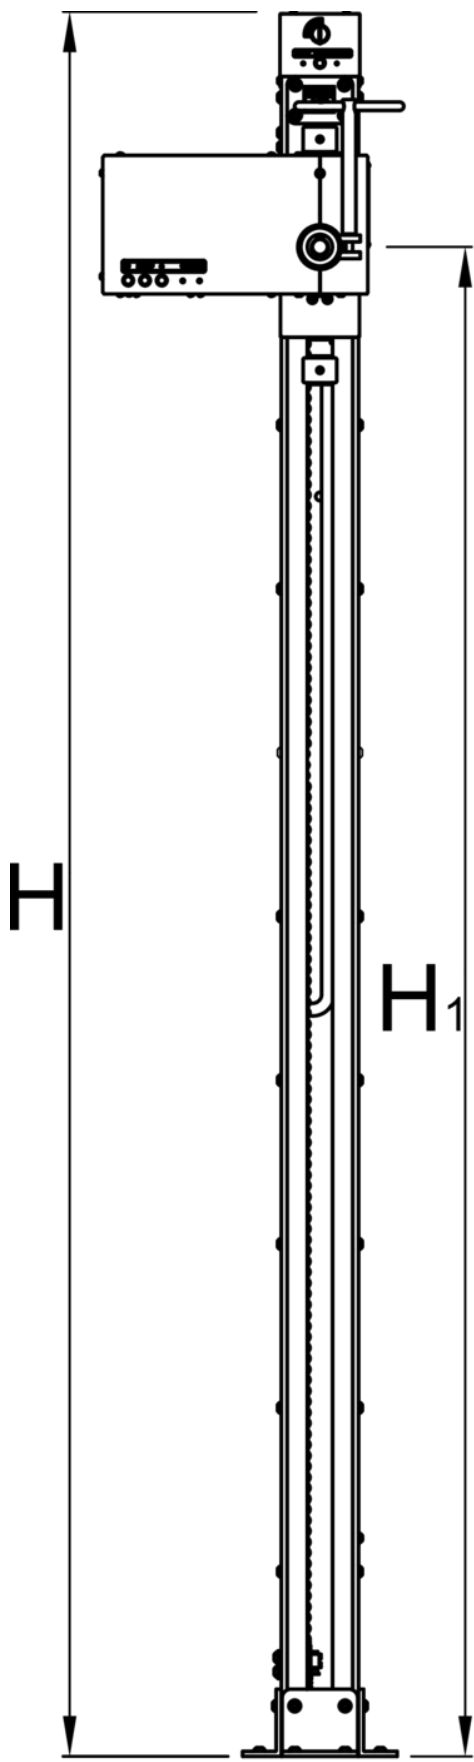

Electric repair stand without plate

1693EL1

0

Caracteristicile produsului

Designed and developed for technicians to work smarter, not harder. The stand is constructed around heavy-duty main column, which gives a great stability and at the same time holds all of the wires on the inside, so there's nothing in a way when working on a bike. It is strong enough to lift even the heaviest bicycles to the desired

height with ease, so the bicycle is always in the most ergonomic position to work on. Electric repair stand is not just powerful, but also smart. It features endless height adjust, but it can also lift or descend a bike automatically with a push of a button. It also stops on its own when bike reaches the ground. Thanks to the travel adjust limiters; you can limit its travel, so it always stops at the desired height. Build in safety system keeps the technician and the bicycle on the stand safe and makes sure nothing goes wrong.

Features:

- Automatic stopping system with a build in safety feature to keep technician and bicycle on the stand safe
- Endless height adjust
- Travel adjust limiters
- Main electricity supply cable coming in from the top of the stand, so nothing is in the work area
- Hidden wires
- Equipped with Pro Shop Clamp 1693.1Q
- Anti-slip clamp interface
- Main column made of steel and bolted together creating a super rigid frame
- Secures directly to the floor or on a heavy-duty metal fixed plate
- Optional heavy-duty large fixed plate with floor leveling function
- No assembly needed, just fix it in place, plug in the electricity and start working

Technical specifications:

- Measurement: W750xL750xH2072 mm
- Weight: 106 kg (with a steel fixed plate)
- Maximum height: 1780 mm

- Load capacity: 400N(40kg)
- Power: 0,25 kW
- Steering voltage: 5 V
- Input: 220 V; 50 Hz
- Movement speed: 3.3 m/min
- IP rating: IP30 – inside use only
- Noise level: 55 dB
- CE compliant