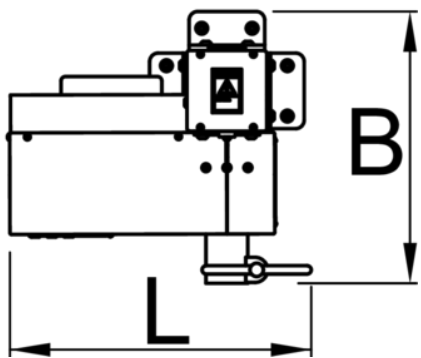

Electric repair stand without plate

1693EL1

0

Caracteristicile produsului

Designed and developed for technicians to work smarter, not harder. The stand is constructed around heavy-duty main column, which gives a great stability and at the same time holds all of the wires on the inside, so there's nothing in a way when working on a bike. It is strong enough to lift even the heaviest bicycles to the desired

height with ease, so the bicycle is always in the most ergonomic position to work on. Electric repair stand is not just powerful, but also smart. It features endless height adjust, but it can also lift or descend a bike automatically with a push of a button. It also stops on its own when bike reaches the ground. Thanks to the travel adjust limiters; you can limit its travel, so it always stops at the desired height. Build in safety system keeps the technician and the bicycle on the stand safe and makes sure nothing goes wrong.

Features:

- Automatic stopping system with a build in safety feature to keep technician and bicycle on the stand safe
- Endless height adjust
- Travel adjust limiters
- Main electricity supply cable coming in from the top of the stand, so nothing is in the work area
- Hidden wires
- Equipped with Pro Shop Clamp 1693.1Q
- Anti-slip clamp interface
- Main column made of steel and bolted together creating a super rigid frame
- Secures directly to the floor or on a heavy-duty metal fixed plate
- Optional heavy-duty large fixed plate with floor leveling function
- No assembly needed, just fix it in place, plug in the electricity and start working

Technical specifications:

- Measurement: W750xL750xH2072 mm
- Weight: 106 kg (with a steel fixed plate)
- Maximum height: 1780 mm

- Load capacity: 400N(40kg)
- Power: 0,25 kW
- Steering voltage: 5 V
- Input: 220 V; 50 Hz
- Movement speed: 3.3 m/min
- IP rating: IP30 – inside use only
- Noise level: 55 dB
- CE compliant