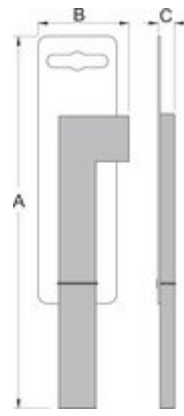

DT Swiss® SQUORX nipple tool

1751/2DT

0

Profile

Caracteristicile produsului

- 1751/2DT screwdriver is used for DT Swiss® SQUORX nipples with torx shaped top head. The 80mm long stem enables work with deep aero rims as well as with all the normal rims. The professional metal handle gives perfect grip.

625552

E 5

C

80

D

6,5

L

180

150

Ambalaj pentru retail

Barcode	MA	MB	MC	Icon
625552	230	58	26,6	160

Ambalaj pentru transport

Barcode	Icon	TA	TB	TC	Icon
625552	4	145	358	48	740