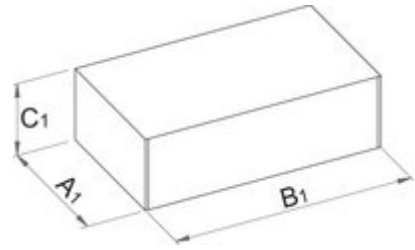

DT Swiss® SQUORX nipple tool

1751/2DT

0

Profile

Caracteristicile produsului

- 1751/2DT screwdriver is used for DT Swiss® SQUORX nipples with torx shaped top head. The 80mm long stem enables work with deep aero rims as well as with all the normal rims. The professional metal handle gives perfect grip.

625552

E 5

C

80

D

6,5

L

180

150

Ambalaj pentru retail

Barcode	MA	MB	MC	Icon
625552	230	58	26,6	160

Ambalaj pentru transport

Barcode	Icon	TA	TB	TC	Icon
625552	4	145	358	48	740