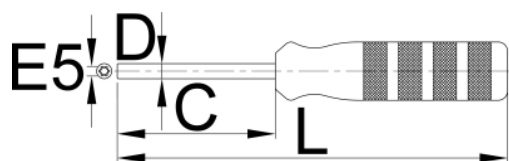

DT Swiss® SQUORX nipple tool

1751/2DT

0

Profile

Caracteristicile produsului

- 1751/2DT screwdriver is used for DT Swiss® SQUORX nipples with torx shaped top head. The 80mm long stem enables work with deep aero rims as well as with all the normal rims. The professional metal handle gives perfect grip.

625552

E 5

C

80

D

6,5

L

180