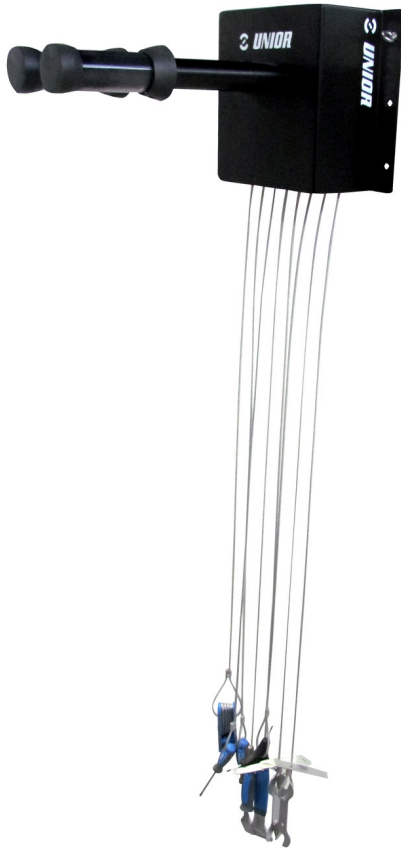

Fix-it-yourself wall mount

1693W

Caracteristicile produsului

- Fix-it-yourself wall mount bike repair device is used in public places, such as bike parks, bike paths, pubs...
- material: galvanised steel
- coating: powder coating
- wires for tools: stainless steel

the stand includes:

- set of a hexagon wrenches 2,5-10

- crosstip screwdriver PH 2×100
- flat screwdriver 5,5×100
- hub cone wrench 13/14
- hub cone wrench 15/17
- metal tire lever 2pcs
- Y torx wrench 10, 15, 25
- disc brake piston spreader
- rotor truing fork