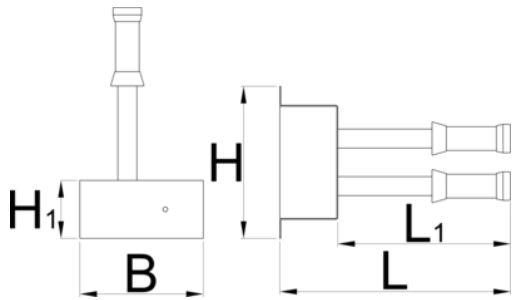

Fix-it-yourself wall mount

1693W

Caracteristicile produsului

- Fix-it-yourself wall mount bike repair device is used in public places, such as bike parks, bike paths, pubs...
- material: galvanised steel
- coating: powder coating
- wires for tools: stainless steel

the stand includes:

- set of a hexagon wrenches 2,5-10

- crosstip screwdriver PH 2×100
- flat screwdriver 5,5×100
- hub cone wrench 13/14
- hub cone wrench 15/17
- metal tire lever 2pcs
- Y torx wrench 10, 15, 25
- disc brake piston spreader
- rotor truing fork