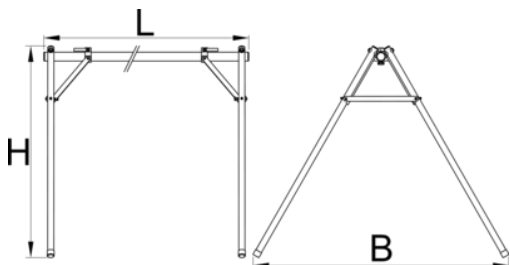

## Caracteristicile produsului

- Event stand helps you store up to 10 bikes by the saddle. Useful at outdoor races and events as well as for indoor storage.
- Event stand can be used in long or short version: Length of useful bike holding area in the long version is 2090 mm and in short version 1260 mm. Length is easily adjustable with a connecting tube.
- Stand comes in a compact bag that stores all the parts securely and it's easy to carry around.
- Stand is made from aluminum parts and weights only 7.5kg in longer version.

L

B

H

625500

1820 - 2630

1452

185

8200