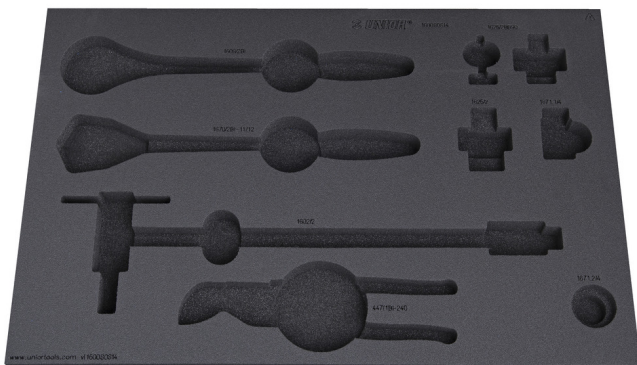

SOS tool tray for 1600SOS14

v1600SOS14

627161

L

564

B

364

H