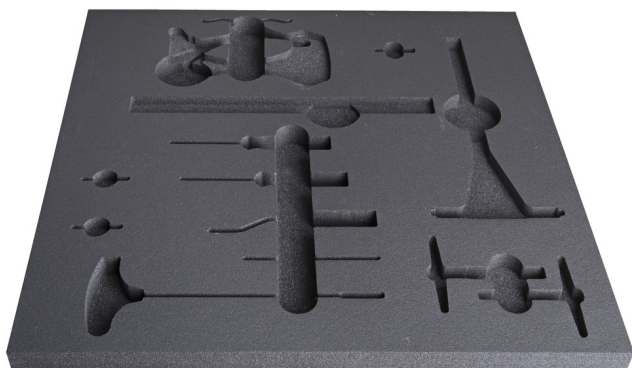

# Empty tray for SET1-2600C

v11-2600C

628652

L

NOU

560

B

570