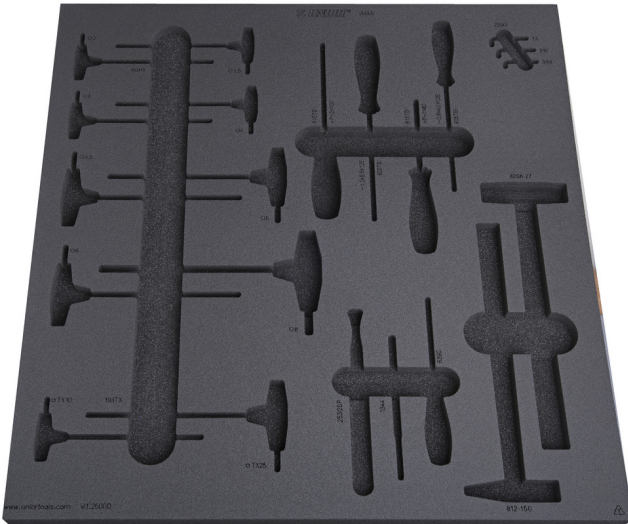

# Empty tray for SET1-2600D

v11-2600D

625476

L

562

B

570

H