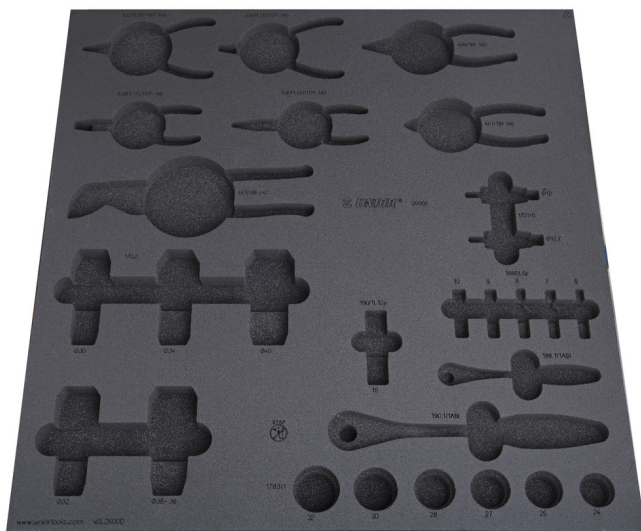

# Empty tray for SET3-2600D

v13-2600D

625478

L

562

B

570

H