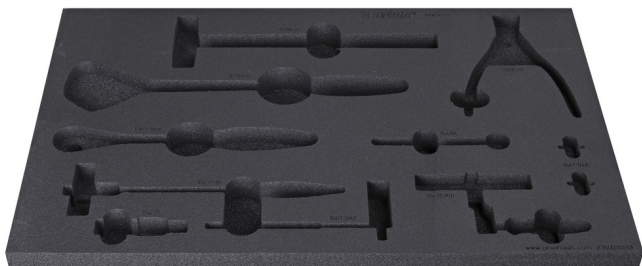

# SOS tool tray for 1600SOS13

vl1600SOS13

627159

L

564

B

364

H