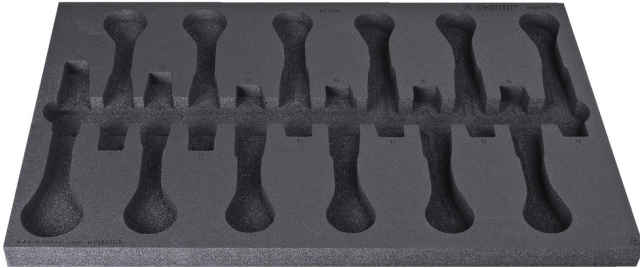

SOS tool tray for 1600SOS15

vl1600SOS15

627163

L

364

B

188

H