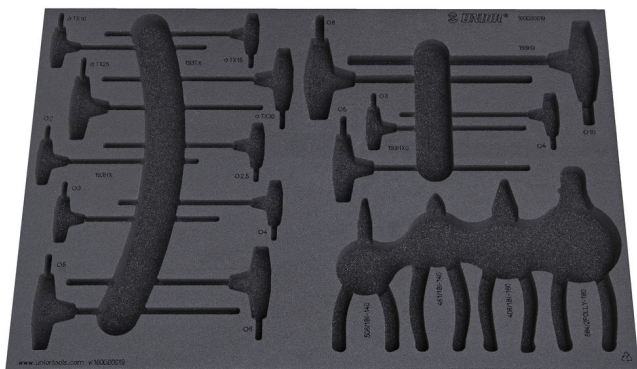

SOS tool tray for 1600SOS19

vl1600SOS19

627171

L

564

B

364

H