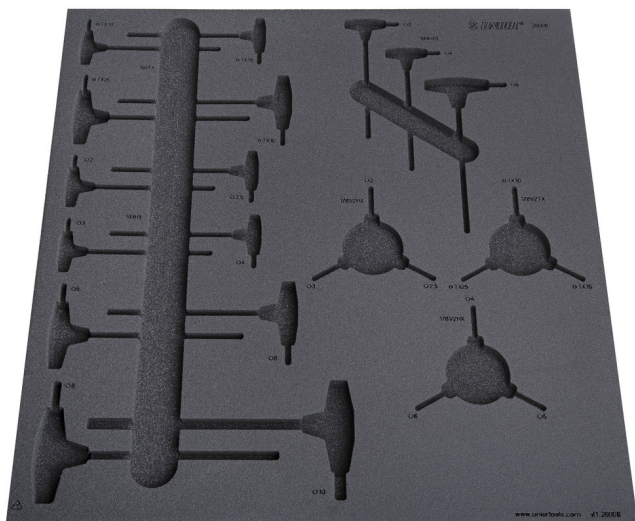

Empty tray for SET1-2600B

v11-2600B

625469

L

562

B

570

H