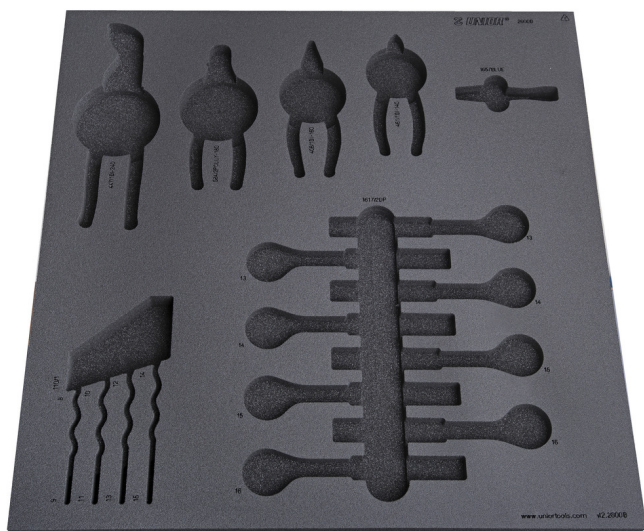

Empty tray for SET2-2600B

v12-2600B

625470

L

562

B

570

H