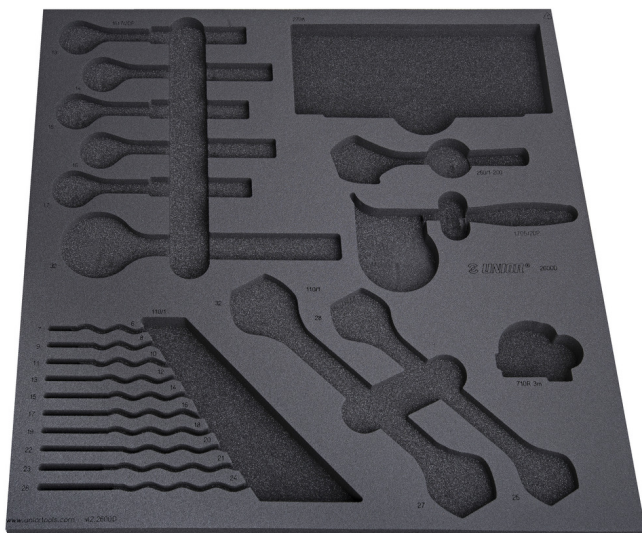

Empty tray for SET2-2600D

v12-2600D

625477

L

562

B

570

H