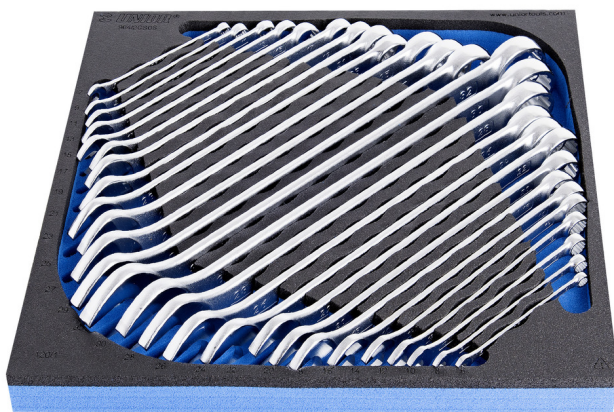

# Set de chei combinate lungi in suport de plastic

964/2CSOS

## Caracteristicile produsului

- Tool tray dimension: 374 x 364 x 30 mm
- Compatible with drawers of Eurostyle, Eurovision, Europlus and Hercules (front drawers) line

## Set includes:

- 26x long combination wrench (article 120/1) dim. 6, 7, 8, 9, 10, 11, 12, 13, 14, 15, 16, 17, 18, 19, 20, 21, 22, 23, 24, 25, 26, 27, 28, 29, 30, 32

Denumirea Produsului	SKU	Articol	Dimensiuni	Cantitate
Set de chei combinate lungi in suport de plastic	621054	964/2CSOS	6 - 32	26
Chei combinate, varianta lunga		120/1	6, 7, 8, 9, 10, 11, 12, 13, 14, 15, 16, 17, 18, 19, 20, 21, 22, 23, 24, 25, 26, 27, 28, 29, 30, 32	26
Modul de plastic pentru chei combinate		v1964/2CSOS	374x364x40	1