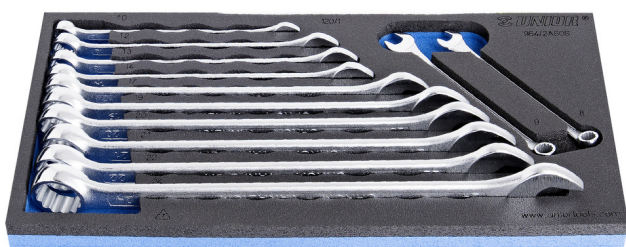

# Set de chei combinate varianta lunga in suport SOS

964/2ASOS

## Profile

## Caracteristicile produsului

- Tool tray dimension: 188 x 364 x 30 mm
- Compatible with drawers of Eurostyle, Eurovision, Europlus and Hercules (front drawers) line

## Set includes:

- 12x long combination wrench (article 120/1) dim. 8, 9, 10, 12, 13, 14, 17, 19, 20, 21, 22, 24

Denumirea Produsului	SKU	Articol	Dimensiuni	Cantitate
Set de chei combinate varianta lunga in suport SOS	621052	964/2ASOS	8 - 24	12