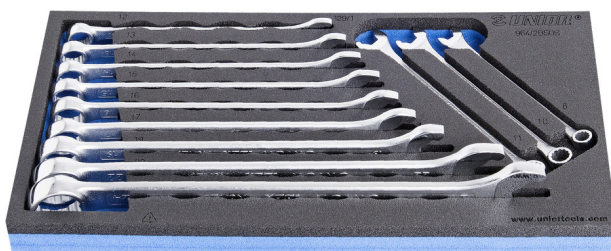

# Set de chei combinate varianta lunga in suport SOS

964/2BSOS

## Caracteristicile produsului

- Tool tray dimension: 188 x 364 x 30 mm
- Compatible with drawers of Eurostyle, Eurovision, Europlus and Hercules (front drawers) line

## Set includes:

- 12x combination wrench IBEX (article 129/1) dim. 8, 10, 11, 12, 13, 14, 15, 16, 17, 19, 22, 24

Denumirea Produsului	SKU	Articol	Dimensiuni	Cantitate
Set de chei combinate varianta lunga in suport SOS	621053	964/2BSOS	8 - 24	12

Denumirea Produsului	SKU	Articol	Dimensiuni	Cantitate
Chei combinate IBEX		129/1	8, 10, 11, 12, 13, 14, 15, 16, 17, 19, 22, 24	12
Modul SOS pentru chei combinate IBEX		vI964/2BSOS	188x364x30	1