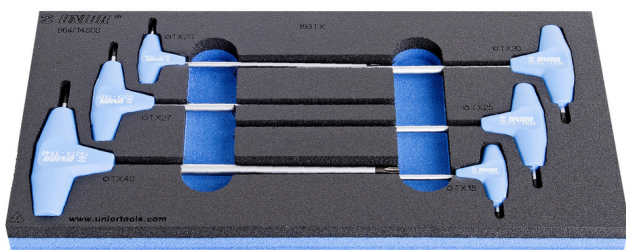

Set de surubelnite cu profil TX cu maner in T in cutie de plastic

964/14SOS

Profile

Caracteristicile produsului

- Tool tray dimension: 188 x 364 x 30 mm
- Compatible with drawers of Eurostyle, Eurovision, Europlus and Hercules (front drawers) line

Set includes:

- 6x TX profile screwdriver with T-handle (article 193TX) dim. TX 15, TX 20, TX 25, TX 27, TX 30, TX 40

Denumirea Produsului

SKU

Articol

Dimensiuni

Cantitate

Set de surubelnite cu profil TX cu maner in T in cutie de plastic

621069

964/14SOS

TX 15 - TX 40

6

Denumirea Produsului	SKU	Articol	Dimensiuni	Cantitate
Chei cu maner in T cu profil TX		193TX	TX 15, TX 20, TX 25, TX 27, TX 30, TX 40	6
Modul SOS pentru 946/14SOS		vl964/14SOS	188x364x30	1