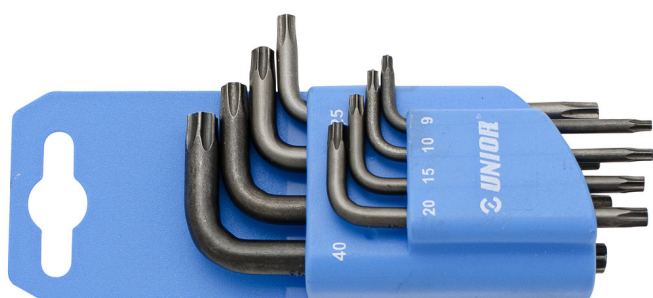

Set de chei locas cu profil TX in suport de plastic

220/7TXNPH

Profile

Caracteristicile produsului

Set includes:

- 8x wrench with TX profile (article 220/7TXN) dim. TX 9, TX 10, TX 15, TX 20, TX 25, TX 27, TX 30, TX 40 on plastic clip

Denumirea Produsului	SKU	Articol	Dimensiuni	Cantitate
Set de chei locas cu profil TX in suport de plastic	617077	220/7TXNPH	TX 9 - TX 40	8
Chei locas cu profil TX		220/7TXN	TX 9, TX 10, TX 15, TX 20, TX 25, TX 27, TX 30, TX 40	8