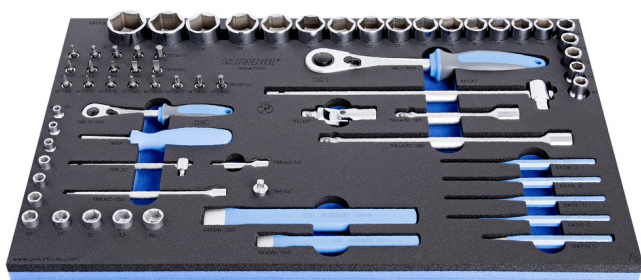

# Set de capete chei tubulare in modul de spuma SOS

964/47SOS

## Caracteristicile produsului

- Tool tray dimension: 564 x 364 x 30 mm
- Compatible with drawers of Eurostyle, Eurovision, Europlus and Hercules (front drawers) line

## Set includes:

- 11x socket 1/4", 12 point (article 188/2 12P) dim. 5, 5.5, 6, 7, 8, 9, 10, 11, 12, 13, 14
- 18x screwdriver socket 1/4"; hex (article 187/2HX dim. 3, 4, 5, 6, 7), TX profile (article 187/2TX dim. TX8, TX10, TX15, TX20, TX25, TX27, TX30, TX40), crosstip (article 187/2PH dim. PH 1, PH 2), flat (article 187/2SL dim. 0.8x4, 1,0x5,5, 1,2x7)
- 1x reversible ratchet 1/4"
- accessories 1/4"; 1x sliding T-handle, 2x extension bar (55, 150mm), 1x universal joint

- 1x spinner handle 1/4"
- 20x socket 1/2", 6 point (article 190/1 6P) dim. 10, 11, 12, 13, 14, 15, 16, 17, 18, 19, 20, 21, 22, 23, 24, 26, 27, 28, 30, 32
- 1x reversible ratchet 1/2"
- accessories 1/2"; 1x sliding T - handle, 2x extension bar (125, 250mm), 1x universal joint
- 4x pin punch (article 641/6) dim. 3, 4, 5, 6
- 1x centre punch (article 642/6) in dim. 5
- 2x flat chisel (article 660/6) in dim. 150, 200