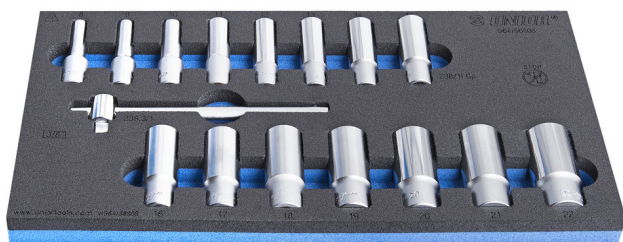

# Set de capete chei tubulare lungi antrenare 3/8" in modul SOS

964/56SOS

## Caracteristicile produsului

- Tool tray dimension: 188 x 364 x 30 mm
- Compatible with drawers of Eurostyle, Eurovision, Europlus and Hercules (front drawers) line

## Set includes:

- 15x socket 3/8", long type, 6 point (article 238/1L6P) dim. 8, 9, 10, 11, 12, 13, 14, 15, 16, 17, 18, 19, 20, 21, 22
- 1x sliding T-handle 3/8"

Denumirea Produsului

SKU

Articol

Dimensiuni

Cantitate

Denumirea Produsului	SKU	Articol	Dimensiuni	Cantitate
Set de capete chei tubulare lungi antrenare 3/8" in modul SOS	625334	964/56SOS	8 - 22	16
Antrenor cu parghie glisanta 3/8"		238.3/1	3/8"	1
Capete chei tubulare 3/8", varianta lunga		238/1L6p	8, 9, 10, 11, 12, 13, 14, 15, 16, 17, 18, 19, 20, 21, 22	15
SOS tool tray for 964/56SOS		vI964/56SOS	188x364x30	1