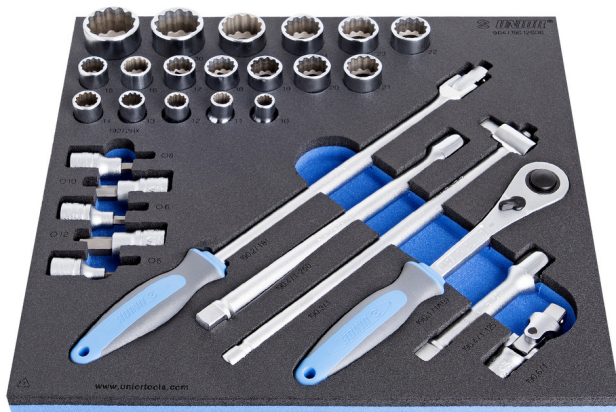

Set de capete chei tubulare 1/2" in suport SOS

964/19S12SOS

Profile

Caracteristicile produsului

- Tool tray dimension: 374 x 364 x 30 mm
- Compatible with drawers of Eurostyle, Eurovision, Europlus and Hercules (front drawers) line

Set includes:

- 18x socket 1/2", 12 point (article 190/1 12P) dim. 10, 11, 12, 13, 14, 15, 16, 17, 18, 19, 20, 21, 22, 23, 24, 27, 30, 32
- 5x hex socket 1/2" (article 192/2HX) dim. 5, 6, 8, 10, 12
- 1x reversible ratchet 1/2"
- accessories 1/2"; 1x swivel handle, 1x sliding T - handle, 2x extension bar (125, 250mm), 1x universal joint

940E
940EV
920PLUS

2/3

374 x 364 x 30

Denumirea Produsului	SKU	Articol	Dimensiuni	Cantitate
Set de capete chei tubulare 1/2" in suport SOS	621186	964/19S12SOS	-	29
Capete chei tubulare 1/2" cu 12 laturi		190/1 12p	10, 11, 12, 13, 14, 15, 16, 17, 18, 19, 20, 21, 22, 23, 24, 27, 30, 32	18
Capete chei tubulare cu profil hexagonal exterior 1/2"		192/2HX	5, 6, 8, 10, 12	5
Antrenor cu clichet reversibil 1/2"		190.1/1ABI	1/2"	1
Antrenor articulat cu maner 1/2"		190.2/1BI	1/2"x380	1
Antrenor cu parghie glisanta 1/2"		190.3/1	1/2"	1
Prelungitor lung 1/2"		190.4/1	1/2"x125, 1/2"x250	2
Intermediar cardanic 1/2"		190.6/2	1/2"	1
Modul SOS pentru 946/19SSOS		vI964/19S12SOS	374x364x30	1