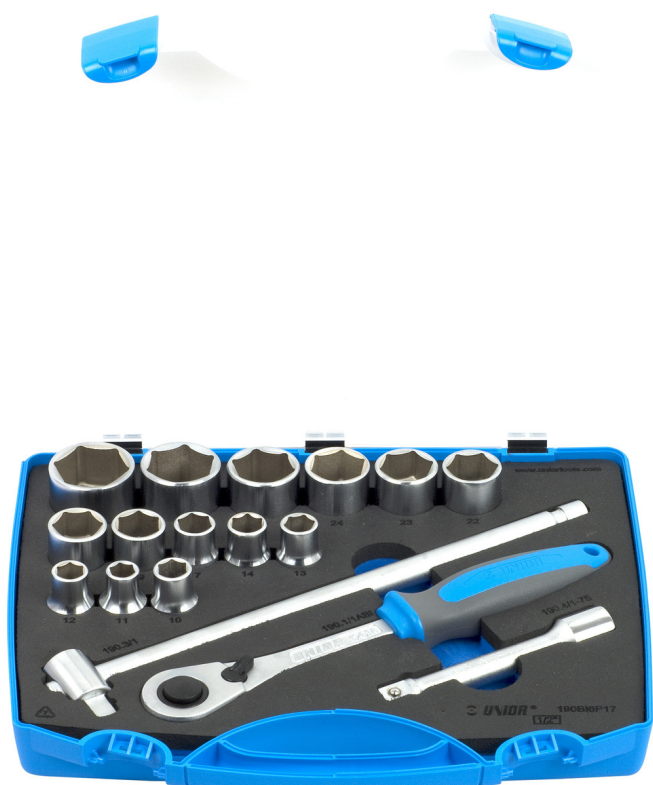

Trusa capete chei tubulare 1/2" in cutie de plastic

190BI6P17

Profile

Caracteristicile produsului

- Dimensiunea cutiei : 307 x 260 x 70

Set includes:

- 14x socket 1/2", 6 point (article 190/1 6P) dim. 10, 11, 12, 13, 14, 17, 19, 21, 22, 23, 24, 27, 30, 32
- 1x reversible ratchet 1/2"
- accessories 1/2"; 1x sliding T - handle, 1x extension bar (755 mm)

Denumirea Produsului	SKU	Articol	Dimensiuni	Cantitate
Trusa capete chei tubulare 1/2" in cutie de plastic	622023	190BI6P17	10 - 32	17
Capete chei tubulare 1/2"		190/1 6p	10, 11, 12, 13, 14, 17, 19, 21, 22, 23, 24, 27, 30, 32	14
Antrenor cu clichet reversibil 1/2"		190.1/1ABI	1/2"	1
Antrenor cu parghie glisanta 1/2"		190.3/1	1/2"	1
Prelungitor lung 1/2"		190.4/1	1/2"x75	1