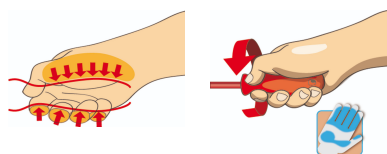

Set de surubelnite VDE TBI

603CS6VDETBI

0

Profile

Caracteristicile produsului

Set includes:

- 4x VDETBI electrician's screwdriver with insulated blade (article 603VDETBI) dim. 0.4x2.5x75, 0.8x4.0x100, 1.0x5.5x125, 1.2x6.5x150
- 2x VDETBI crosstip (PH) screwdriver with insulated blade (article 613VDETBI) dim. PH 1x80, PH 2x100