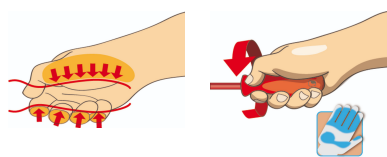

Set de surubelnite VDE TBI cu tester de tensiune

603CS6TVDETBI

0

Profile

Caracteristicile produsului

Set includes:

- 3x VDETBI electrician's screwdriver with insulated blade (article 603VDETBI) dim. 0.8x4.0x100, 1.0x5.5x125, 1.2x6.5x150
- 2x VDETBI crosstip (PH) screwdriver with insulated blade (article 613VDETBI) dim. PH 1x80, PH 2x100
- 1x voltage tester 220 - 250 V (article 630VDE) dim. 0.5x3.0x140