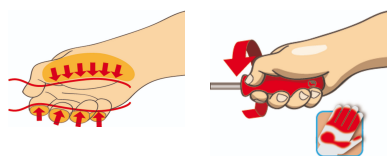

Set de surubelnite VDE

603CS6VDE

0

Profile

Caracteristicile produsului

Set includes:

- 4x electrician's screwdriver with insulated blade VDE (article 603VDE) dim. 0.4x2.5x75, 0.8x4.0x100, 1.0x5.5x125, 1.2x6.5x150
- 2x crosstip (PH) screwdriver with insulated blade VDE (article 613VDE/TBI) dim. PH 1x80, PH 2x100

Denumirea Produsului	SKU	Articol	Dimensiuni	Cantitate
Set de surubelnite VDE	617044	603CS6VDE	-	6
Surubelnita de electrician VDE cu lama izolata		603VDE	0.4 x 2.5x75, 0.8 x 4.0x100, 1.0 x 5.5x125, 1.2 x 6.5x150	4
Surubelnite VDE cu lama izolata si profil PH		613VDE	PH1x80, PH2x100	2