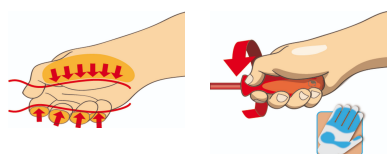

Set de surubelnite cu cap tubular VDE si maner TBI

629CS6VDEETBI

0

Profile

Caracteristicile produsului

Set includes:

- 6x insulated socket wrench with VDE TBI handle (article 629VDEETBI) dim. 5.5, 6, 7, 8, 10, 13