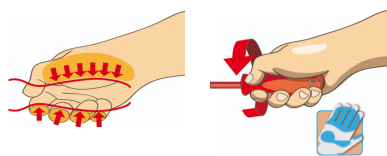

set de surubelnite VDE TBI

603CS6AVT

0

Profile

Caracteristicile produsului

Set includes:

- 4x VDETBI electrician's screwdriver with insulated blade (article 603VDETBI) dim. 0.4x2.5x75, 0.6x3.5x100, 0.8x4.0x100, 1.0x5.5x125
- 2x VDETBI crosstip (PH) screwdriver with insulated blade (article 613VDETBI) dim. PH 1x80, PH 2x100