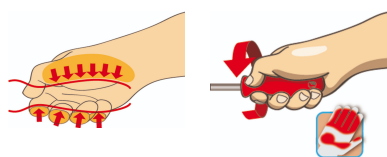

set de surubelnite VDE

603CS6AVDE

0

Profile

Caracteristicile produsului

Set includes:

- 4x electrician's screwdriver with insulated blade VDE (article 603VDE) VDE dim. 0.4x2.5x75, 0.5x3.0x100, 0.8x4.0x100, 1.0x5.5x125
- 2x crosstip (PH) screwdriver with insulated blade VDE (article 613VDE/TBI) dim. PH 1x80, PH 2x100

Denumirea Produsului	SKU	Articol	Dimensiuni	Cantitate
set de surubelnite VDE	617655	603CS6AVDE	-	6
Surubelnita de electrician VDE cu lama izolata		603VDE	0.4 x 2.5x75, 0.5 x 3.0x100, 0.8 x 4.0x100, 1.0 x 5.5x125	4
Surubelnite VDE cu lama izolata si profil PH		613VDE	PH1x80, PH2x100	2