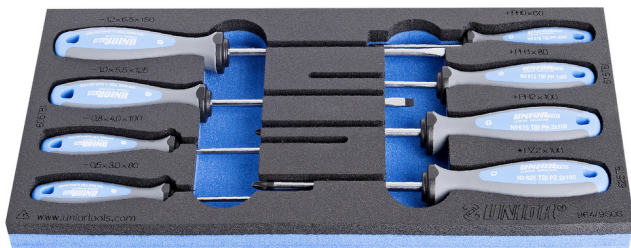

Set de surubelnite TBI in suport SOS

964/9SOS

Profile

Caracteristicile produsului

- Tool tray dimension: 188 x 364 x 30 mm
- Compatible with drawers of Eurostyle, Eurovision, Europlus and Hercules (front drawers) line

Set includes:

- 4x TBI flat screwdriver (article 605TBI) dim. 0.5x3.0x80, 0.8x4.0x100, 1.0x5.5x125, 1.2x6.5x150
- 3x TBI crosstip (PH) screwdriver (article 615TBI) dim. PH 0x60, PH 1x80, PH 2x100
- 1x TBI double-crosstip (PZ) screwdriver (article 625TBI) dim.PZ 2x100

Denumirea Produsului	SKU	Articol	Dimensiuni	Cantitate
Set de surubelnite TBI in suport SOS	621062	964/9SOS	-	8
Surubelnite plate TBI		605TBI	0.5 x 3.0x80, 0.8 x 4.0x100, 1.0 x 5.5x125, 1.2 x 6.5x150	4
Surubelnite TBI-(PH)		615TBI	PH 0x60, PH 1x80, PH 2x100	3
Surubelnite TBI-(PZ)		625TBI	PZ 2x100	1
Modul SOS pentru surubelnite TBI		vI964/9SOS	188x364x30	1