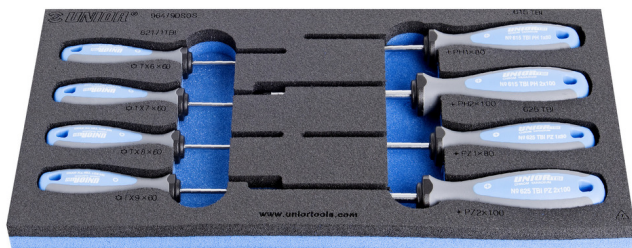

Set de surubelnite TBI in suport SOS

964/9DSOS

Profile

Caracteristicile produsului

- Tool tray dimension: 188 x 364 x 30 mm
- Compatible with drawers of Eurostyle, Eurovision, Europlus and Hercules (front drawers) line

Set includes:

- 4x TBI screwdriver with TX profile (article 621TBI) dim. TX 6, TX 7, TX 8, TX 9
- 2x TBI crosstip (PH) screwdriver (article 615TBI) dim. PH 1x80, PH 2x100
- 2x TBI double-crosstip (PZ) screwdriver (article 625TBI) dim. PZ 1x80, PZ 2x100

Denumirea Produsului	SKU	Articol	Dimensiuni	Cantitate
Set de surubelnite TBI in suport SOS	621561	964/9DSOS	-	8
Surubelnite TBI-TX		621TBI	TX 6, TX 7, TX 8, TX 9	4
Surubelnite TBI-(PH)		615TBI	PH 1x80, PH 2x100	2
Surubelnite TBI-(PZ)		625TBI	PZ 1x80, PZ 2x100	2
Modul SOS pentru 964/9DSOS		vI964/9DSOS	188x364x30	1

Ambalaj pentru retail

MA	MB	MC	
200	380	45	670

Ambalaj pentru transport

1

Piese de schimb

Modul SOS pentru 964/9DSOS