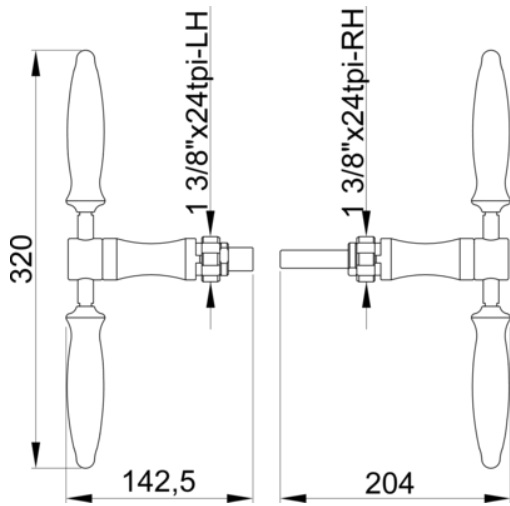

Bottom bracket tapping tool BSA

1697

Caracteristicile produsului

- Ideal tool for fixing bottom bracket threads on the frame or removes excess paint or dirt from threads
- Magnetic handle eases assembly of the tool
- maner ergonomic rezistent bimaterial
- BSA standard - left & right thread tap 1.3/8 × 24 TPI

Kitul contine

- Reamer's magnetic handle 1695.1/4BI or 1695.1/4BIUS
- Reamer holder for 1697.2/4

Denumirea Produsului	SKU	Articol	Dimensiuni	Cantitate	
Bottom bracket tapping tool BSA	626474	1697		6	1810
Handle for reamers & taps		1695.1/4BI	(2x)	2	
Filiere de schimb pentru 1697		1697.1	1.3/8 x 24 tpi (BSA)	1	
Adaptor for tap BSA		1697.2/4	(2x)	2	
Guide for taps 1697.1 and 1698.1		1697.4		1	

Ambalaj pentru retail

Ambalaj pentru transport

Piese de schimb

Filiere de schimb pentru 1697

Adaptor for tap BSA

Set of adaptors and taps BSA

Guide for taps 1697.1 and 1698.1

Handle for reamers & taps