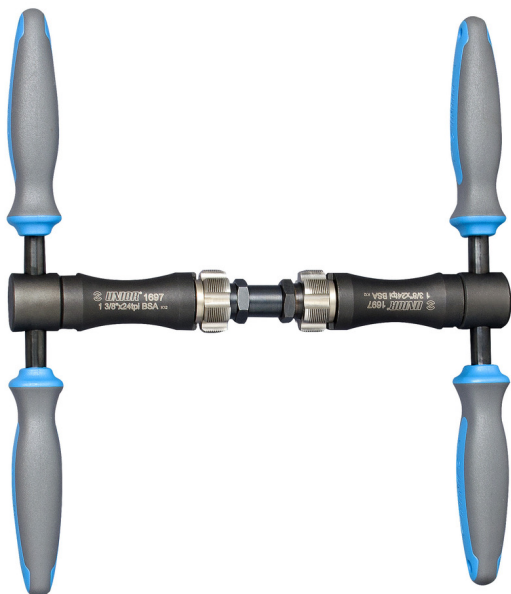

Bottom bracket tapping tool BSA

1697

Caracteristicile produsului

- Ideal tool for fixing bottom bracket threads on the frame or removes excess paint or dirt from threads
- Magnetic handle eases assembly of the tool
- maner ergonomic rezistent bimaterial
- BSA standard - left & right thread tap 1.3/8 × 24 TPI

Kitul contine

- Reamer's magnetic handle 1695.1/4BI or 1695.1/4BIUS
- Reamer holder for 1697.2/4

Denumirea Produsului	SKU	Articol	Dimensiuni	Cantitate	
Bottom bracket tapping tool BSA	626474	1697		6	1810
Handle for reamers & taps		1695.1/4BI	(2x)	2	
Filiere de schimb pentru 1697		1697.1	1.3/8 x 24 tpi (BSA)	1	
Adaptor for tap BSA		1697.2/4	(2x)	2	
Guide for taps 1697.1 and 1698.1		1697.4		1	

Ambalaj pentru retail

Ambalaj pentru transport

Piese de schimb

Filiere de schimb pentru 1697

Adaptor for tap BSA

Set of adaptors and taps BSA

Guide for taps 1697.1 and 1698.1

Handle for reamers & taps