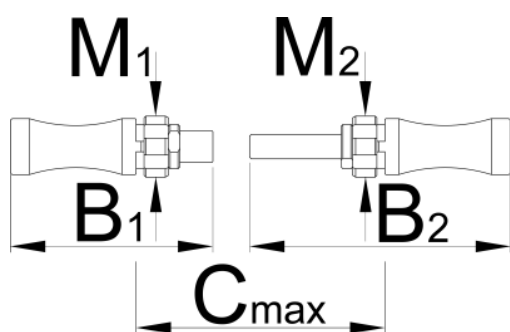

Set of adaptors and taps BSA

1697.3

Caracteristicile produsului

- Set is compatible with magnetic handle 1695/4BI for reamers and taps.

Kitul contine

- 2 adaptors for taps BSA
- Left & right tap BSA 1.3/8 x 24 TPI

Denumirea Produsului	SKU	Articol	Dimensiuni	Cantitate	L1
Set of adaptors and taps BSA	626487	1697.3		4	116
Filiere de schimb pentru 1697		1697.1	1.3/8 x 24 tpi (BSA)	1	
Adaptor for tap BSA		1697.2/4	(2x)	2	
Guide for taps 1697.1 and 1698.1		1697.4		1	