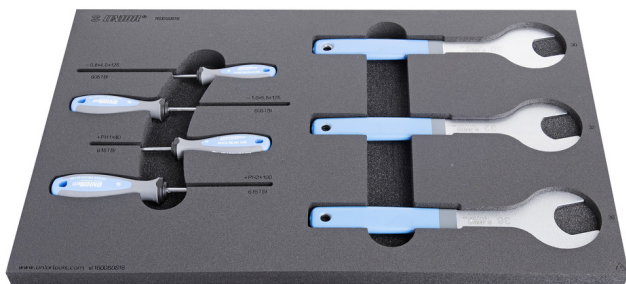

Bike tool set in SOS tool tray

1600SOS16

Caracteristicile produsului

- We took the tools from our Professional Mechanic Work Bench and adopted the SOS inserts to fit drawers of our trolleys. Selection of tools is now available in seven individual trays made of high quality foam (from model 1600SOS13 to model 1600SOS19), where each tool has its own place. Foam trays fit our Europlus, Eurovision, Eurostyle and Hercules trolleys.
- To better suit your needs each foam tray with tools is available separately.

Denumirea Produsului	SKU	Articol	Dimensiuni	Cantitate
Bike tool set in SOS tool tray	627166	1600SOS16	-	7
Cheie simpla pentru ax roata		1617/2DP	30, 32, 36	3

Denumirea Produsului	SKU	Articol	Dimensiuni	Cantitate
Surubelnite plate TBI		605TBI	0.8 x 4.0x125, 1.0 x 5.5x125	2
Surubelnite TBI-(PH)		615TBI	PH 1x80, PH 2x100	2