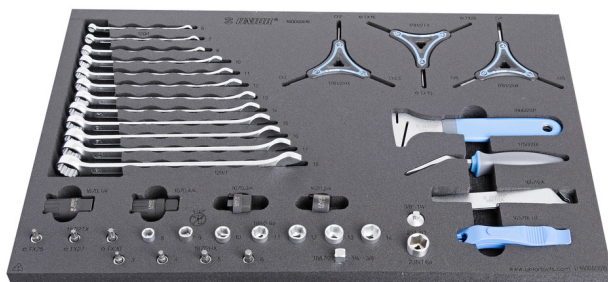

Bike tool set in SOS tool tray

1600SOS18

Caracteristicile produsului

- We took the tools from our Professional Mechanic Work Bench and adopted the SOS inserts to fit drawers of our trolleys. Selection of tools is now available in seven individual trays made of high quality foam (from model 1600SOS13 to model 1600SOS19), where each tool has its own place. Foam trays fit our Europlus, Eurovision, Eurostyle and Hercules trolleys.
- To better suit your needs each foam tray with tools is available separately.

Denumirea Produsului	SKU	Articol	Dimensiuni	Cantitate
Bike tool set in SOS tool tray	627170	1600SOS18	-	40
Chei combinate, varianta lunga		120/1	6, 7	2

Denumirea Produsului	SKU	Articol	Dimensiuni	Cantitate
Chei combinate IBEX		129/1	8, 10, 11, 12, 13, 14, 15, 16, 17, 18	10
Set de doua leviere de roti		1657BLUE		1
Set de doua leviere de cauciuc din metal		1657/2A		1
Cheie hexagonala cu trei picioare		1781/2HX	2x2,5x3, 4x5x6	2
Cheie torx cu trei picioare		1781/2TX	10x15x25	1
Capete chei tubulare cu hexagon exterior 1/4"		187/2HX	3, 4, 5, 6	4
capete chei tubulare cu cap profil TX exterior 1/4"		187/2TX	TX 25, TX 27, TX 30	3
Adaptor 1/4"-3/8"		188.7/2	1/4" - 3/8"	1
Capat cheie tubulara 1/4"		188/2 6p	8, 9, 10, 11, 12, 13, 14	7
Capete chei tubulare 3/8"		238/1 6p	15	1
Adaptor 3/8"		238.7/1	3/8" - 1/4"	1
Scula de ajustare foaie de lant		1666/2DP	2,2	1
Intinzator pentru discur de frana		1750/2BI		1
Cap pentru inlocuire pinioane Shimano		1670.1/4		1
Cap pentru inlocuire pinioane Suntour		1670.2/4		1
Cap pentru inlocuire pinioane Suntour		1670.3/4		1
Schimbarea cuplajului torpedou Compagnolo®		1670.4/4		1

Ambalaj pentru retail

Ambalaj pentru transport

Piese de schimb

SOS tool tray for 1600SOS18