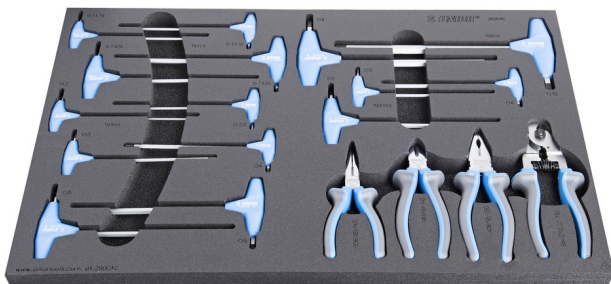

Bike tool set in SOS tool tray

1600SOS19

Caracteristicile produsului

- We took the tools from our Professional Mechanic Work Bench and adopted the SOS inserts to fit drawers of our trolleys. Selection of tools is now available in seven individual trays made of high quality foam (from model 1600SOS13 to model 1600SOS19), where each tool has its own place. Foam trays fit our Europlus, Eurovision, Eurostyle and Hercules trolleys.
- To better suit your needs each foam tray with tools is available separately.

Denumirea Produsului

SKU

Articol

Dimensiuni

Cantitate

Bike tool set in SOS tool tray

627178

1600SOS19

-

20

Denumirea Produsului	SKU	Articol	Dimensiuni	Cantitate
Chei cu maner in T cu profil TX		193TX	TX 10, TX 15, TX 25, TX 30	4
Chei hexagonale cu maner in T		193HX	2, 2.5, 3, 4, 5, 6, 8, 10	8
Chei hexagonale cu cap sferic si cu maner		193HXS	3, 4, 5	3
Clesti combinati		406/1BI	160	1
Clesti tais lateral		461/1BI	140	1
Clesti cu varfuri semirotunde si tais		506/1BI	140	1
Cleste de taiat cabluri de otel		584/4BI	180	1
SOS tool tray for 1600SOS19		vl1600SOS19	564x364x30	1