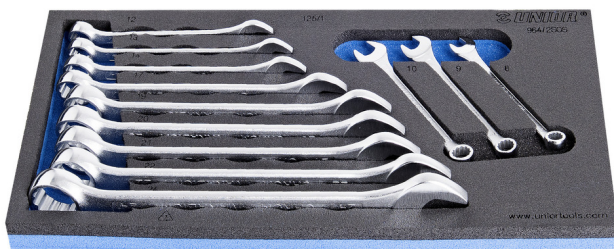

Set de chei combinate in suport SOS

964/2SOS

Profile

Caracteristicile produsului

- Tool tray dimension: 188 x 364 x 30 mm
- Compatible with drawers of Eurostyle, Eurovision, Europlus and Hercules (front drawers) line

Set includes:

- 12x short combination wrench (article 125/1) dim. 8, 9, 10, 12, 13, 14, 17, 19, 20, 21, 22, 24

Denumirea Produsului	SKU	Articol	Dimensiuni	Cantitate
Set de chei combinate in suport SOS	621051	964/2SOS	8 - 24	12

Denumirea Produsului	SKU	Articol	Dimensiuni	Cantitate
Chei combinate, varianta scurta		125/1	8, 9, 10, 12, 13, 14, 17, 19, 20, 21, 22, 24	12
Modul SOS pentru chei combinate		vl964/2SOS	188x364x30	1

Ambalaj pentru retail