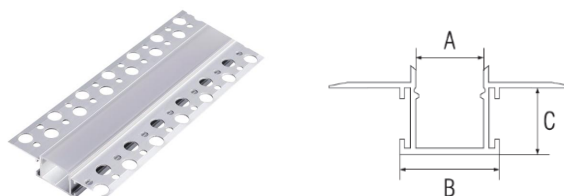

Model	Description	Size				Catalogue number
		Length (m)	A (mm)	B (mm)	C (mm)	
DP63	Aluminum LED profile for recessed mounting in drywall	2	19.04	27.76	12.2	99ACC63