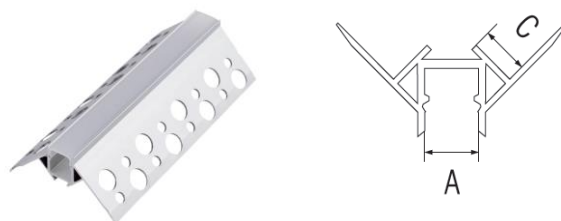

### Variants and Dimensions:

Model	Description	Size				Catalogue number
		Length (m)	A (mm)	B (mm)	C (mm)	
DP61	Inside corner aluminum LED profile for recessed mounting in drywall	2	9.7	12.1	10	99ACC61