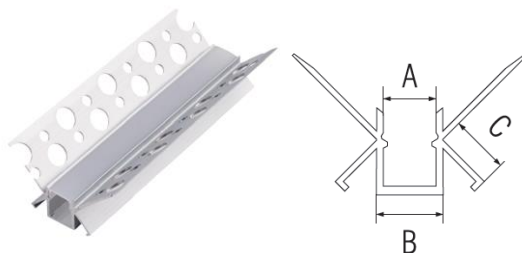

### Variants and Dimensions:

Model	Description	Size				Catalogue number
		Length (m)	A (mm)	B (mm)	C (mm)	
DP61	Inside corner aluminum LED profile for recessed mounting in drywall	2	9.7	12.1	10	99ACC61