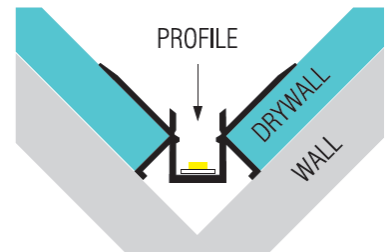

### Technical data:

---

- Frosted PC cover with high light transparency
- Aluminium Extrusion 2mm with Acid Sand Oxidation treatment on the surface
- No mechanical line
- Suitable for recessed mounting
- Protection against dust and moisture: IP20