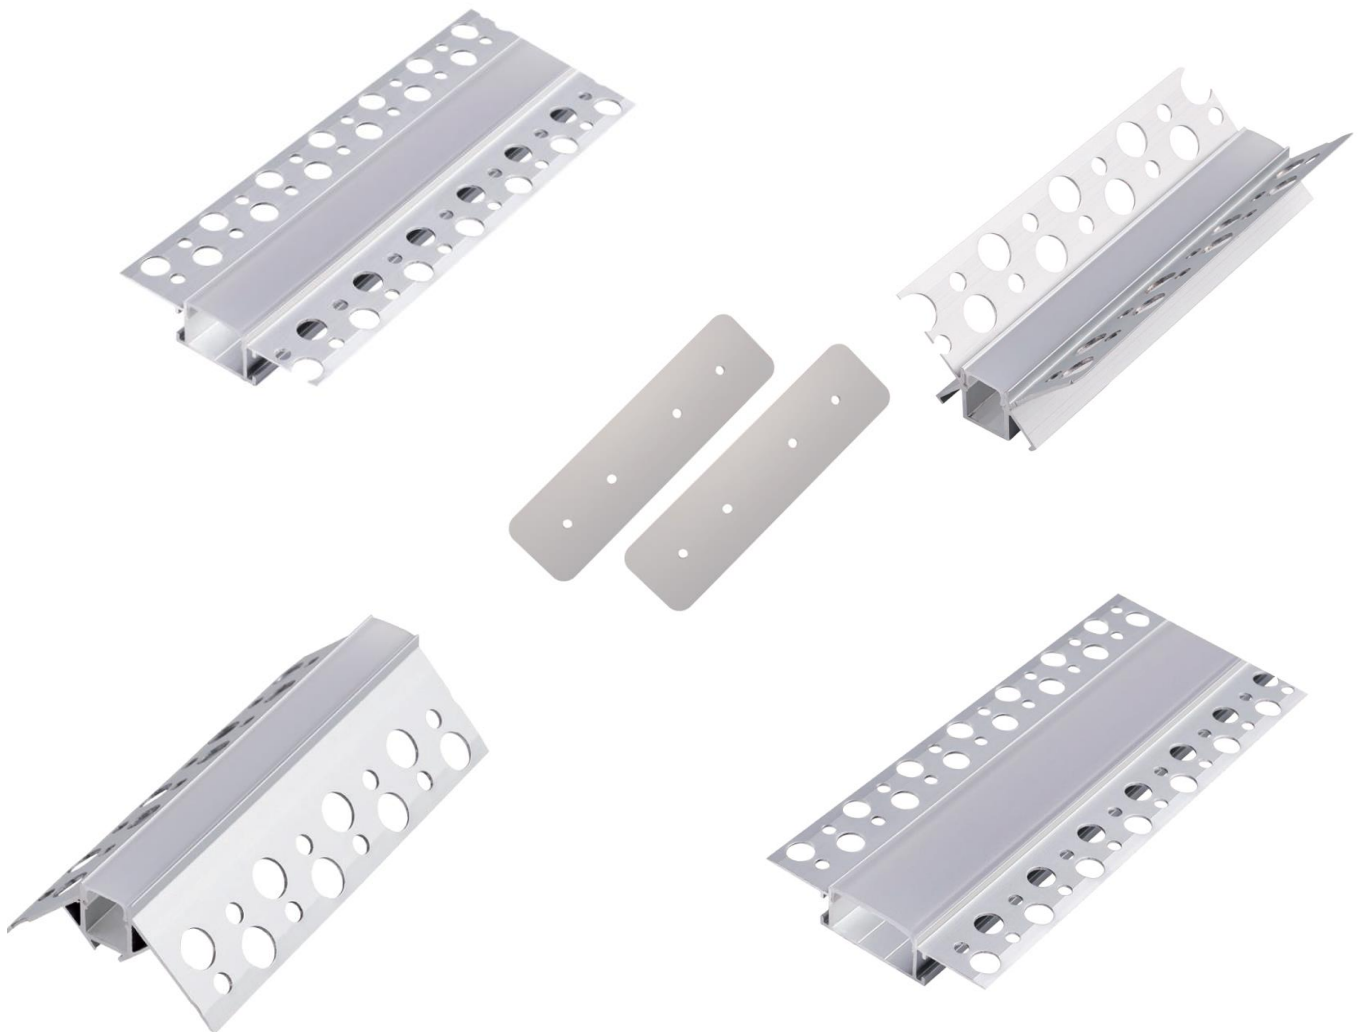

## LED PROFILES FOR DRYWALL

### Technical data:

---

- Frosted PC cover with high light transparency
- Aluminium Extrusion 2mm with Acid Sand Oxidation treatment on the surface
- No mechanical line
- Suitable for recessed mounting
- Protection against dust and moisture: IP20

### Features:

---

- Modern and effective lighting solution for many different applications
- Ideal place to mount LED strip lights.
- Can be painted / sprayed
- Act as a heat sink, extending the lifespan of the flexible LED's
- Easy Installation