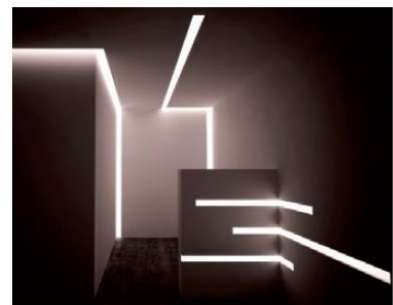

Area of application:

- Commercial lighting
- Domestic application
- Residential lighting
- Kitchen
- Hotels & Restaurants