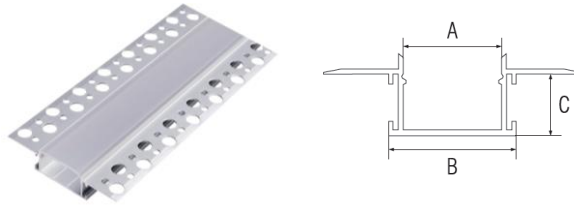

TECHNICAL SPECIFICATION

LED STRIPS AND PROFILES

ELMARK®

The Brand of Electricity

Model	Description	Size				Catalogue number
		Length (m)	A (mm)	B (mm)	C (mm)	
DP65	Aluminum LED profile for recessed mounting in drywall	2	28.58	36.91	12.2	99ACC65