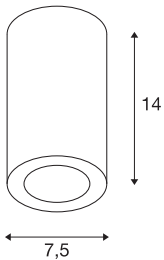

NAGY 75 QPAR51

Indoor LED surface-mounted ceiling light, white

The NAGY plaster luminaire is a highly individual ceiling light with a puristic, clear design. Prepared for accommodating GU10 halogen or retrofit LED lamps, it is ready for direct connection to the 230V mains power supply. After priming, the luminaire can be painted with wall paint as desired.

TECHNICAL DATA

Item no.:	1002965
Socket	GU10
Number of sockets	1
Lamps included	0
Primary nominal voltage	220-240V ~50/60Hz mA/V
Height	14.0 cm
Diameter	7.5 cm
Net weight	0.741 kg
Gross weight	0.88 kg
IP Code	IP 20
Safety class	I
Impact resistance class	IK02
Impact resistance	0,200000000000000001 Joule
Assembly	Surface
Assembly details	Ceiling
Wattage	10 W
Color	white
BIG WHITE Page	312